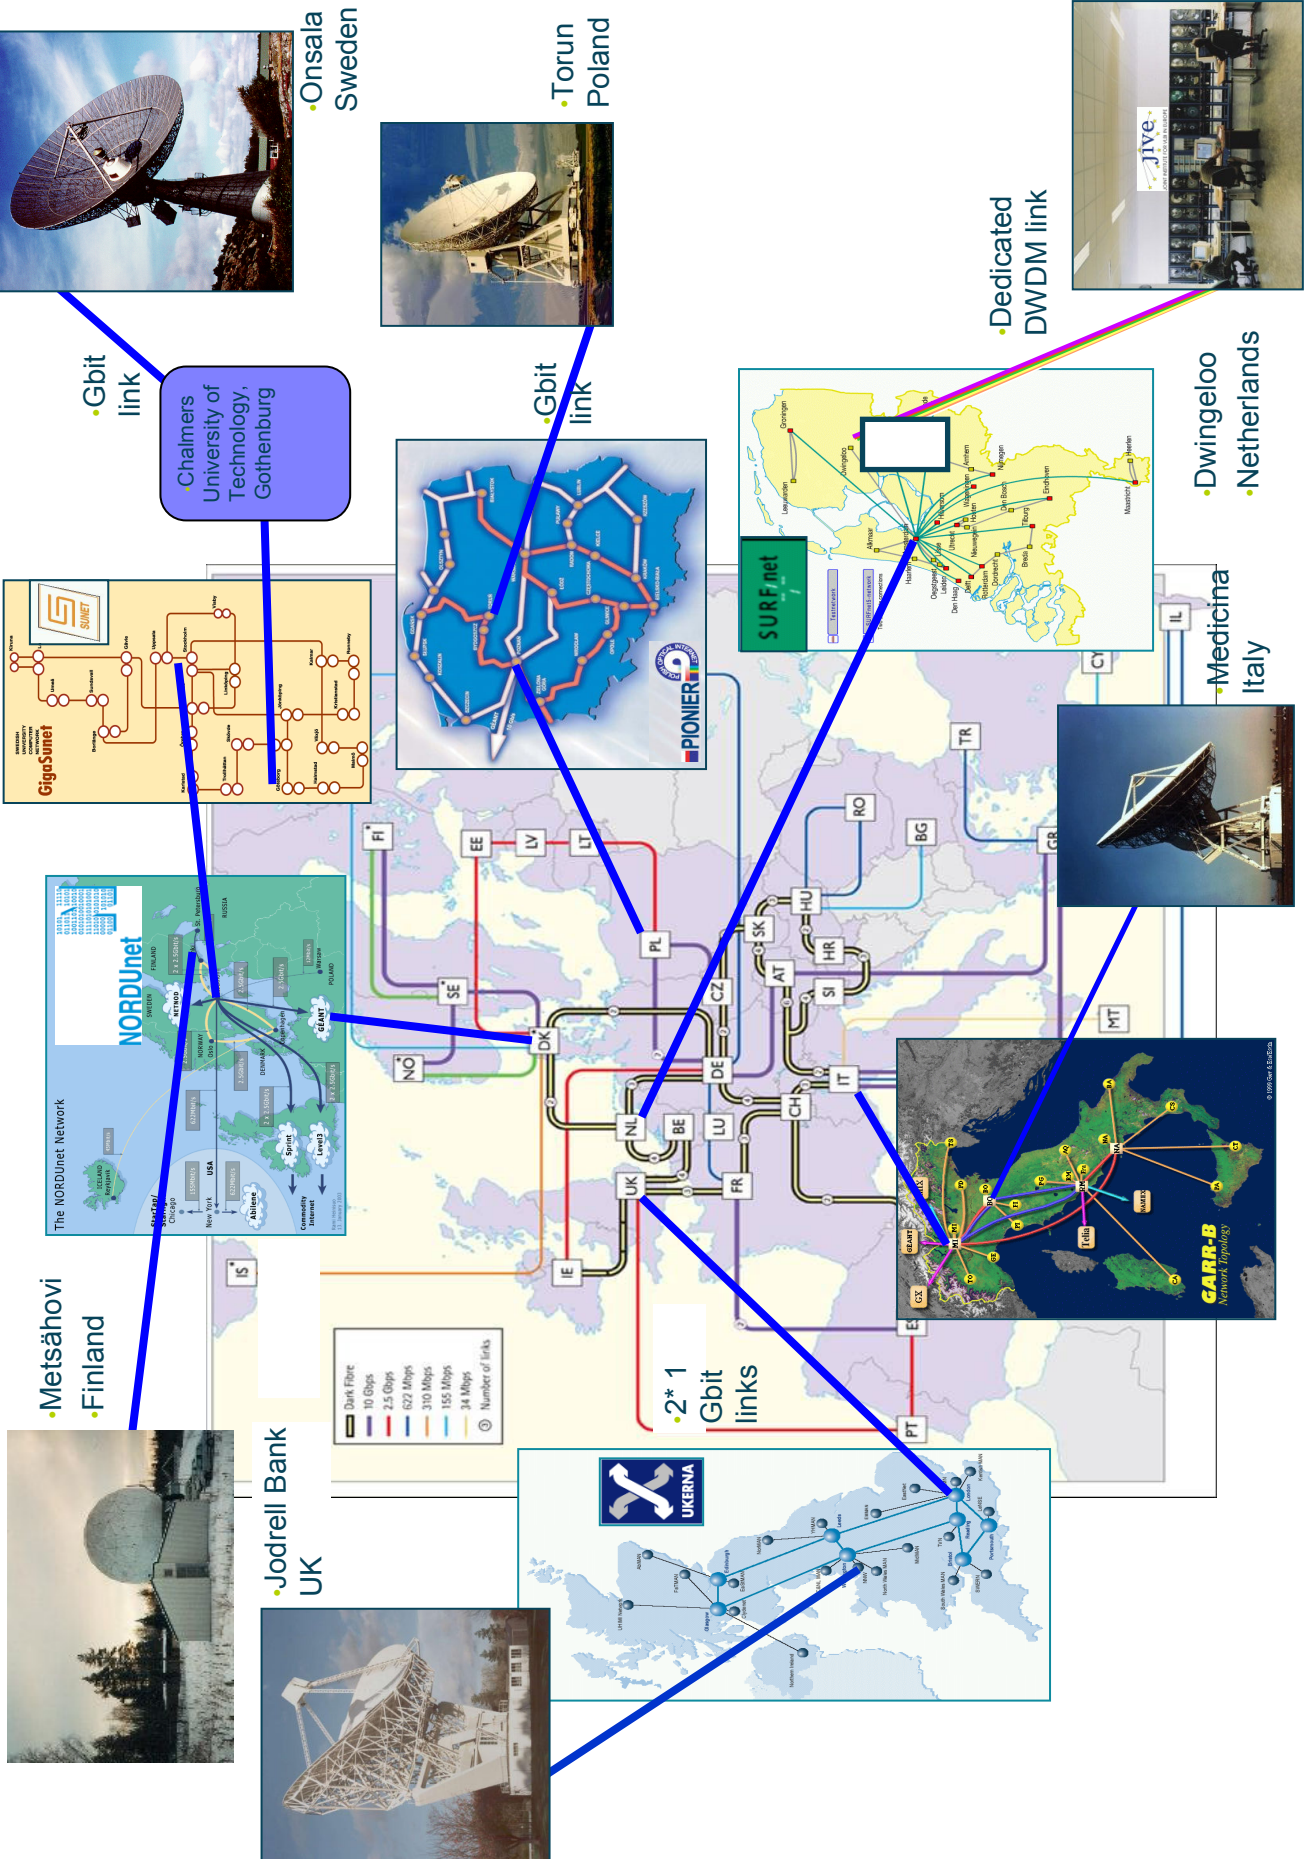

# The pan-European infrastructure

Backbone Topology November 2009. GÉANT is operated by DANTE on behalf of Europe's NRENs.

AT	Austria	CZ	Czech Republic	FI	Finland*	IE	Ireland	LU	Luxembourg	NL	Netherlands	RO	Romania	SI	Slovenia
BE	Belgium	DE	Germany	FR	France	LV	Latvia	NO	Norway*	PL	Poland	RS	Serbia	SK	Slovakia
BG	Bulgaria	DK	Denmark*	GR	Greece	ME	Montenegro	RU	Russia	PT	Portugal	RS	Russia	TR	Turkey
CH	Switzerland	EE	Estonia	HR	Croatia	MK	FYR, Macedonia	UK	Sweden**	BE	Sweden**	BE	Sweden**	UK	United Kingdom
CY	Cyprus	ES	Spain	HU	Hungary	MT	Malta								

\*Connections between these countries are part of NORDUnet (the Nordic regional network)

Hybrid network

Multi-Domain Environment

Developing:

-Advanced monitoring

-Bandwidth on Demand

-Virtualisation

connect • communicate • collaborate

# GÉANT Lambdas form the LHC Optical Private Network

- 10 Gigabit Lambdas form a dual star on 2 routers at CERN.
- Connect National data centres to CERN
- DANTE advised on architecture & resiliency
- Have backup links
- LHC operate the OPN
- Use Routed IP for other international traffic

## perfSONAR MDM Moving on from “Ping and Traceroute”

- perfSONAR MDM (multi-domain monitoring) is a GÉANT service
- Uses globally recognised network performance monitoring protocol
- Enables connections to be monitored in real time, providing visibility and aiding optimum use of the available bandwidth
- Ensures data can always get through – any source of congestion can be quickly and easily identified and addressed – *before* problems arise and data distribution is interrupted
- Historical information can show trends, identify areas for improvement and provide post-mortem examination of faults
- Utilised on the LHC Optical Private Network