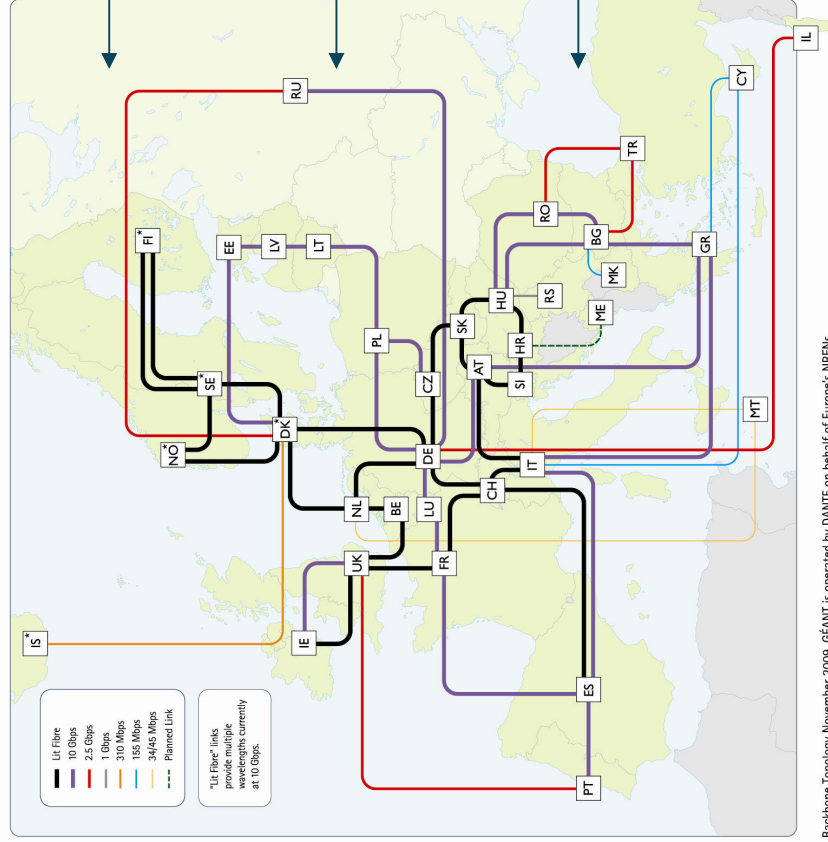

# The pan-European infrastructure

Backbone Topology November 2009. GÉANT is operated by DANTE on behalf of Europe's NRENs.

AT	Austria	CZ	Czech Republic	FI	Finland*	IE	Ireland	LU	Luxembourg	NL	Netherlands	RO	Romania	SI	Slovenia
BE	Belgium	DE	Germany	FR	France	LV	Latvia	NO	Norway*	PL	Poland	RS	Serbia	SK	Slovakia
BG	Bulgaria	DK	Denmark*	GR	Greece	ME	Montenegro	RU	Russia	PT	Portugal	RS	Russia	TR	Turkey
CH	Switzerland	EE	Estonia	HR	Croatia	MK	FYR, Macedonia	UK	Sweden**	BE	Sweden**	BE	Sweden**	UK	United Kingdom
CY	Cyprus	ES	Spain	HU	Hungary	MT	Malta								

## perfSONAR MDM Moving on from “Ping and Traceroute”

- perfSONAR MDM (multi-domain monitoring) is a GÉANT service
- Uses globally recognised network performance monitoring protocol
- Enables connections to be monitored in real time, providing visibility and aiding optimum use of the available bandwidth
- Ensures data can always get through – any source of congestion can be quickly and easily identified and addressed – *before* problems arise and data distribution is interrupted
- Historical information can show trends, identify areas for improvement and provide post-mortem examination of faults
- Utilised on the LHC Optical Private Network