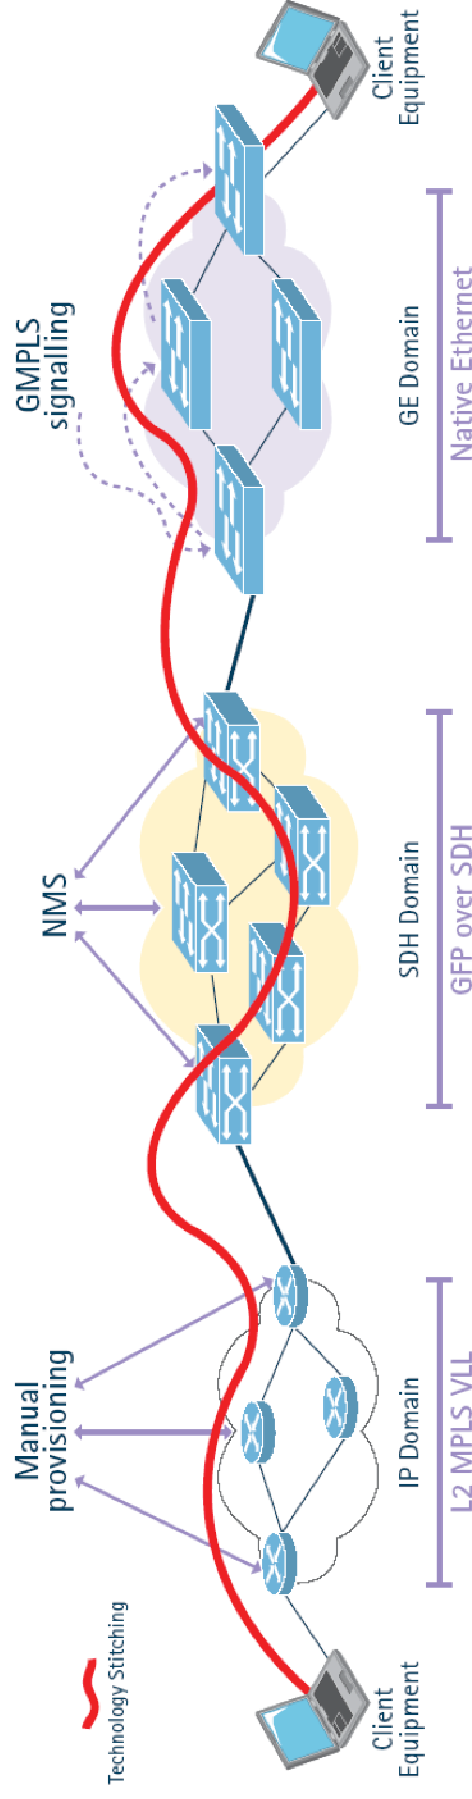

# The pan-European infrastructure

Backbone Topology November 2009. GÉANT is operated by DANTE on behalf of Europe's NRENs.

AT	Austria	CZ	Czech Republic	FI	Finland*	IE	Ireland	LU	Luxembourg	NL	Netherlands	RO	Romania	SI	Slovenia
BE	Belgium	DE	Germany	FR	France	LV	Latvia	NO	Norway*	PL	Poland	RS	Serbia	SK	Slovakia
BG	Bulgaria	DK	Denmark*	GR	Greece	ME	Montenegro	RU	Russia	PT	Portugal	RS	Russia	TR	Turkey
CH	Switzerland	EE	Estonia	HR	Croatia	MK	FYR, Macedonia	UK	Sweden**	BE	Sweden**	BE	Sweden**	UK	United Kingdom
CY	Cyprus	ES	Spain	HU	Hungary	MT	Malta								

# GÉANT Lambdas form the LHC Optical Private Network

- 10 Gigabit Lambdas form a dual star on 2 routers at CERN.
- Connect National data centres to CERN
- DANTE advised on architecture & resiliency
- Have backup links
- LHC operate the OPN
- Use Routed IP for other international traffic

## perfSONAR MDM Moving on from “Ping and Traceroute”

- perfSONAR MDM (multi-domain monitoring) is a GÉANT service
- Uses globally recognised network performance monitoring protocol
- Enables connections to be monitored in real time, providing visibility and aiding optimum use of the available bandwidth
- Ensures data can always get through – any source of congestion can be quickly and easily identified and addressed – *before* problems arise and data distribution is interrupted
- Historical information can show trends, identify areas for improvement and provide post-mortem examination of faults
- Utilised on the LHC Optical Private Network

# perfSONAR

- A GÉANT tool to support multidomain dynamic circuit service delivery
- Automated Bandwidth Allocation across Heterogeneous Networks
- Business layer for coordinated inter-domain provisioning
  - *More than just network resource provisioning*
- Overcomes the challenges of coordinating physically, organisationally and technically disjointed networks for efficient delivery to the user