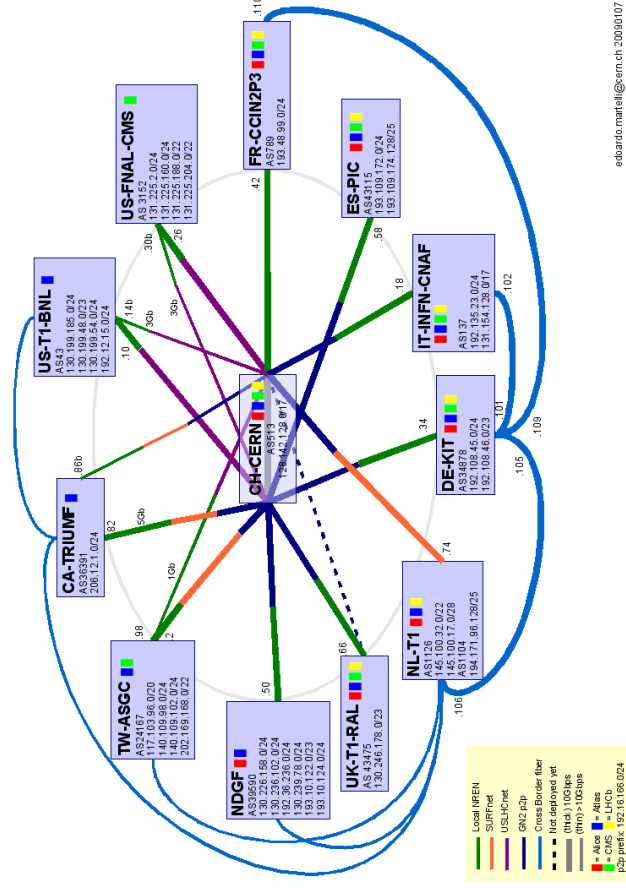

# The pan-European infrastructure

Backbone Topology November 2009. GÉANT is operated by DANTE on behalf of Europe's NRENs.

AT	Austria	CZ	Czech Republic	FI	Finland*	IE	Ireland	LU	Luxembourg	NL	Netherlands	RO	Romania	SI	Slovenia
BE	Belgium	DE	Germany	FR	France	LV	Latvia	NO	Norway*	PL	Poland	RS	Serbia	SK	Slovakia
BG	Bulgaria	DK	Denmark*	GR	Greece	ME	Montenegro	RU	Russia	PT	Portugal	RS	Russia	TR	Turkey
CH	Switzerland	EE	Estonia	HR	Croatia	MK	FYR, Macedonia	UK	Sweden**	BE	Sweden**	BE	Sweden**	UK	United Kingdom
CY	Cyprus	ES	Spain	HU	Hungary	MT	Malta								

\*Connections between these countries are part of NORDUnet (the Nordic regional network)

Hybrid network

Multi-Domain Environment

Developing:

-Advanced monitoring

-Bandwidth on Demand

-Virtualisation

connect • communicate • collaborate

# GÉANT Lambdas form the LHC Optical Private Network

- 10 Gigabit Lambdas form a dual star on 2 routers at CERN.
- Connect National data centres to CERN
- DANTE advised on architecture & resiliency
- Have backup links
- LHC operate the OPN
- Use Routed IP for other international traffic

## perfSONAR MDM Moving on from “Ping and Traceroute”

- perfSONAR MDM (multi-domain monitoring) is a GÉANT service
- Uses globally recognised network performance monitoring protocol
- Enables connections to be monitored in real time, providing visibility and aiding optimum use of the available bandwidth
- Ensures data can always get through – any source of congestion can be quickly and easily identified and addressed – *before* problems arise and data distribution is interrupted
- Historical information can show trends, identify areas for improvement and provide post-mortem examination of faults
- Utilised on the LHC Optical Private Network