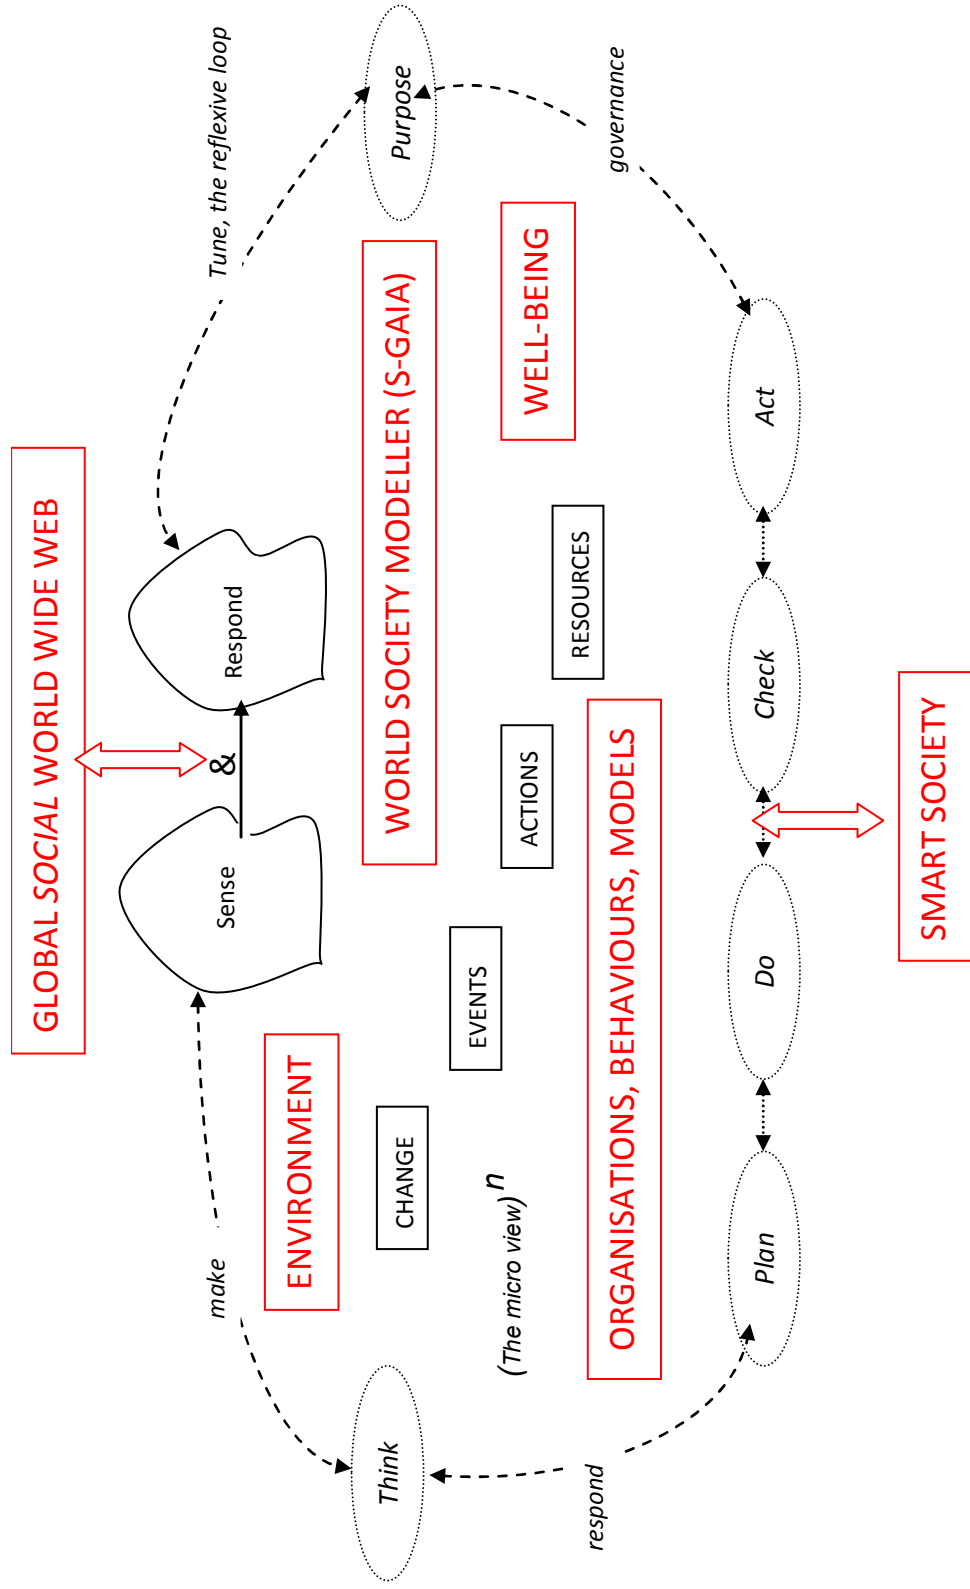

Everyone, Everywhere, Everything, Everyday: **yes, we compute our World**

Request White Paper? John.sutcli@btconnect.com