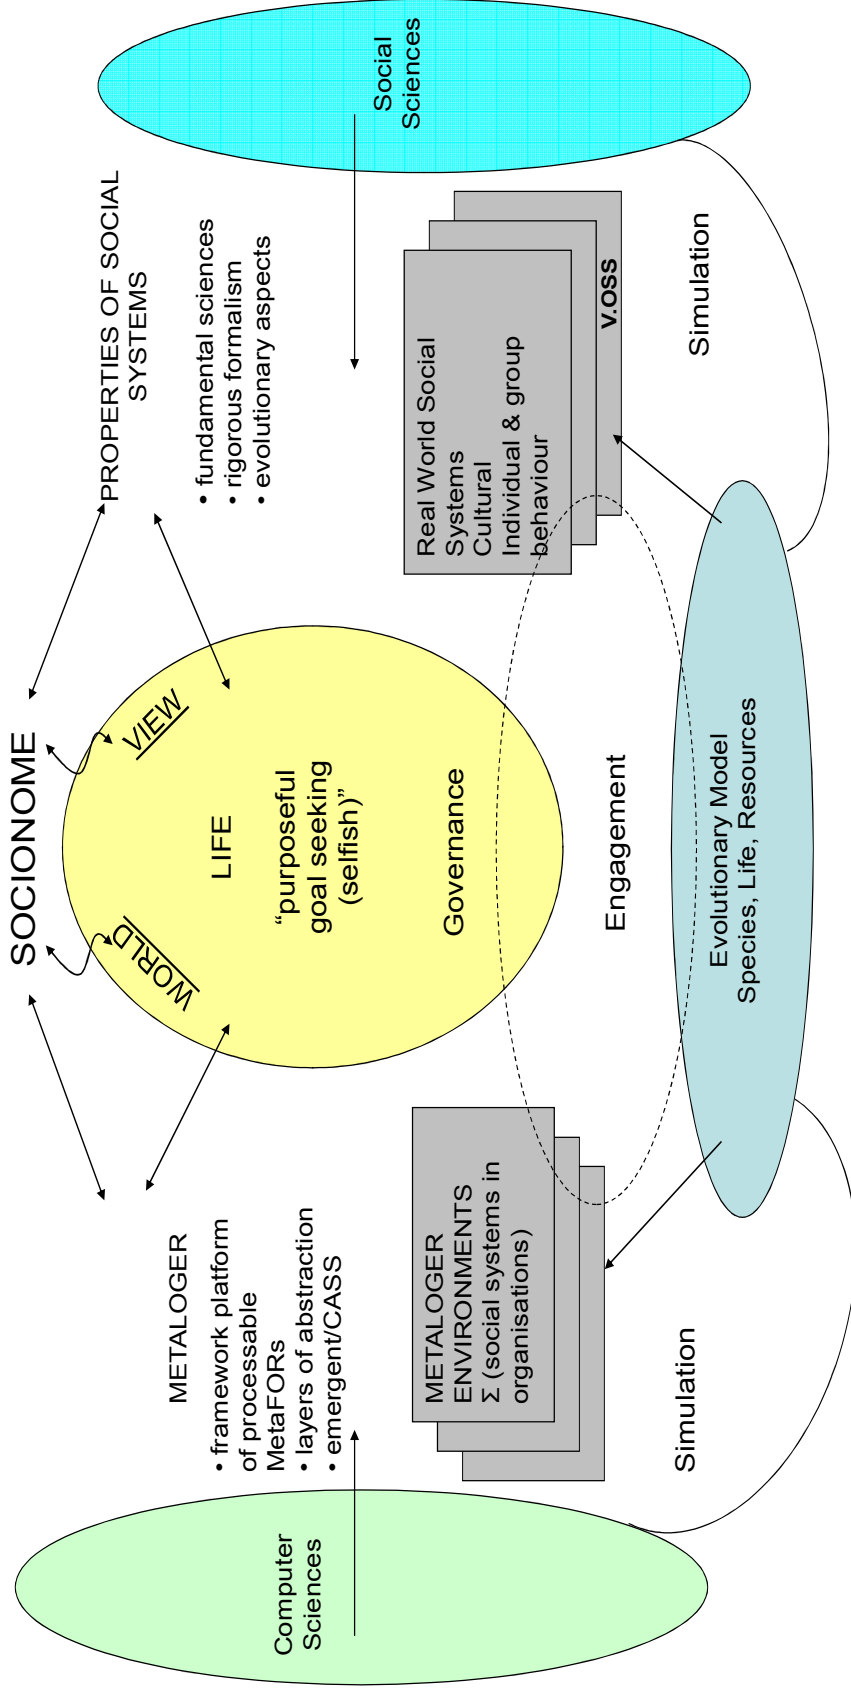

THE SCIENCE: Computational socio-geonomics
The platform for World Society Modeller (S-GAIA), a FuturICT federation

Domain of Computational Socio-geonomics

S-GAIA – THE ULTIMATE ERM
PLATFORM

Computational-socio-geonomics

Research	SOCIONOME	<i>code defining social systems</i>
Engineer	METALOGER	<i>meta-model processor</i>
Introduce	WWW	<i>computed social systems</i>
Apply	S-GAIA	<i>toolset for people</i>
Outcome	MODEL WORLD	<i>joined up Society & systems</i>
Exploitation	INSTITUTIONS	<i>handle global dynamics</i>
Vision	FuturIcT	<i>sustainable world ecology</i>